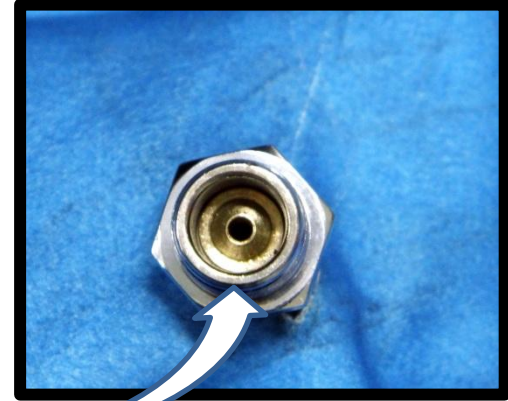

FORM NR: 077

Convex=>Concave Brake line adapter