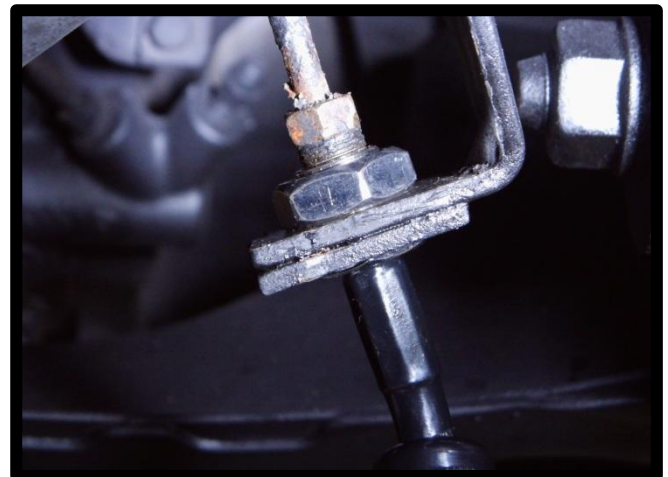

FORM NR: 077

Convex=>Concave Brake line adapter