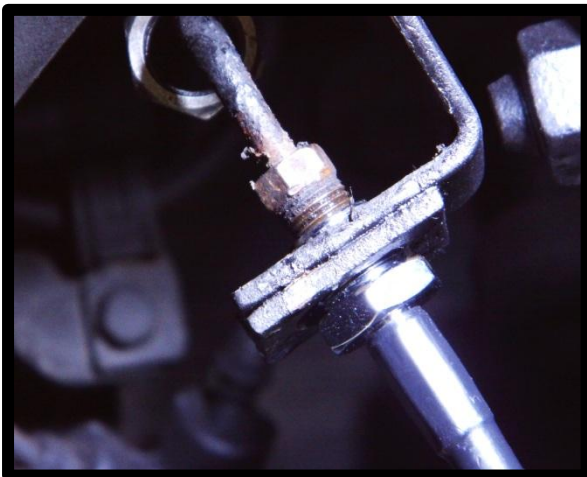

FORM NR: 077

Convex=>Concave Brake line adapter