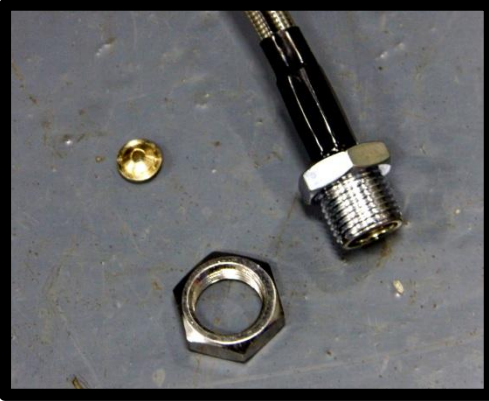

FORM NR: 077

Convex=>Concave Brake line adapter