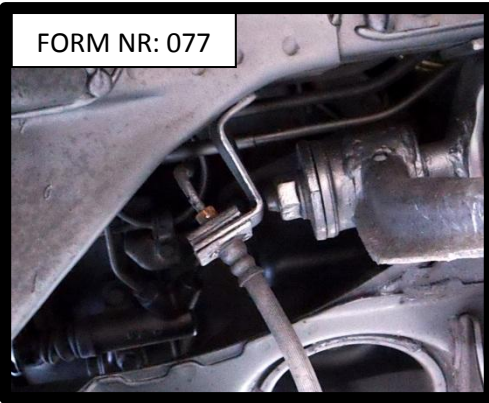

FORM NR: 077

Convex=>Concave Brake line adapter