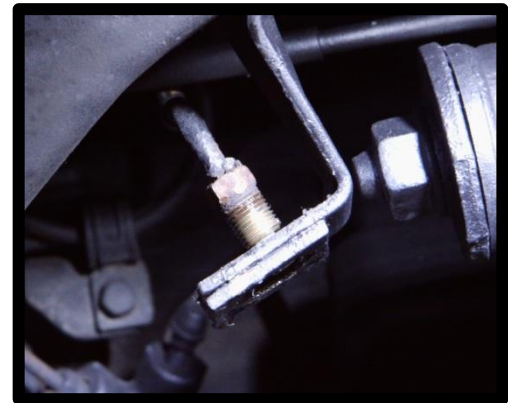

FORM NR: 077

Convex=>Concave Brake line adapter